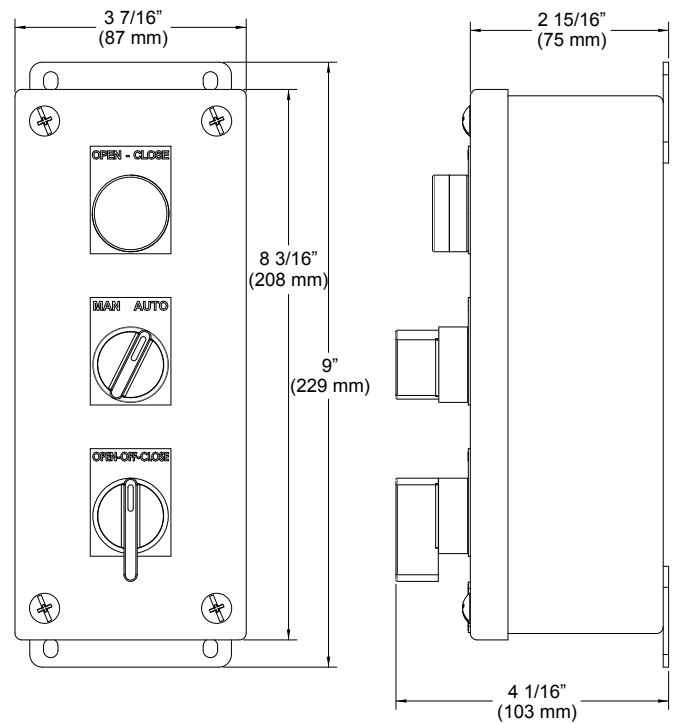

PLASTIC ENCL.	STAINLESS STEEL ENCL.	FEATURES
 <p data-bbox="211 840 454 871">Part No. 12-2543-22</p>	 <p data-bbox="592 840 836 871">Part No. 12-9570-11</p>	<p data-bbox="1031 378 1356 409">PILOT LIGHT INDICATION</p> <ul data-bbox="917 420 1388 651" style="list-style-type: none"> ▶ NEMA 4X ▶ Rated -25° to 70° C. (-13° to 158° F.) ▶ Green LED indicator <ul style="list-style-type: none"> ▷ 110 V ac ▶ Red LED indicator <ul style="list-style-type: none"> ▷ 110 V ac
 <p data-bbox="211 1354 454 1386">Part No. 12-2543-20</p>	 <p data-bbox="592 1354 836 1386">Part No. 12-9570-12</p>	<p data-bbox="974 892 1412 924">MANUAL STATION W/ INDICATION</p> <ul data-bbox="917 934 1412 1270" style="list-style-type: none"> ▶ NEMA 4X ▶ Rated -25° to 70° C. (-13° to 158° F.) ▶ Green LED indicator <ul style="list-style-type: none"> ▷ 110 V ac ▶ Red LED indicator <ul style="list-style-type: none"> ▷ 110 V ac ▶ 3-Position switch (OPEN-OFF-CLOSE) <ul style="list-style-type: none"> ▷ Spring return from OPEN & CLOSE ▷ Rated 600V, 10A ac
 <p data-bbox="211 1869 454 1900">Part No. 12-2543-21</p>	 <p data-bbox="592 1869 836 1900">Part No. 12-9570-13</p>	<p data-bbox="925 1402 1461 1434">AUTO / MANUAL STATION W/ INDICATION</p> <ul data-bbox="917 1444 1469 1816" style="list-style-type: none"> ▶ NEMA 4X ▶ Rated -25° to 70° C. (-13° to 158° F.) ▶ Green & Red LED indicator (OPEN-CLOSE) <ul style="list-style-type: none"> ▷ 110 V ac ▶ 2-Position switch (AUTO-MAN) <ul style="list-style-type: none"> ▷ Maintains position in Auto or Manual mode ▷ Rated 600V, 10A ac ▶ 3-Position switch (OPEN-OFF-CLOSE) <ul style="list-style-type: none"> ▷ Spring return from OPEN & CLOSE ▷ Rated 600V, 10A ac

NOTE: Product appearance may differ from depictions.

**TYPICAL MOUNTING
AT ACTUATOR**

OUTLINE DIMENSIONS

Plastic Enclosure

Stainless Steel Enclosure

NOTE: All dimensions subject to change without notice.

HAROLD BECK & SONS, INC.