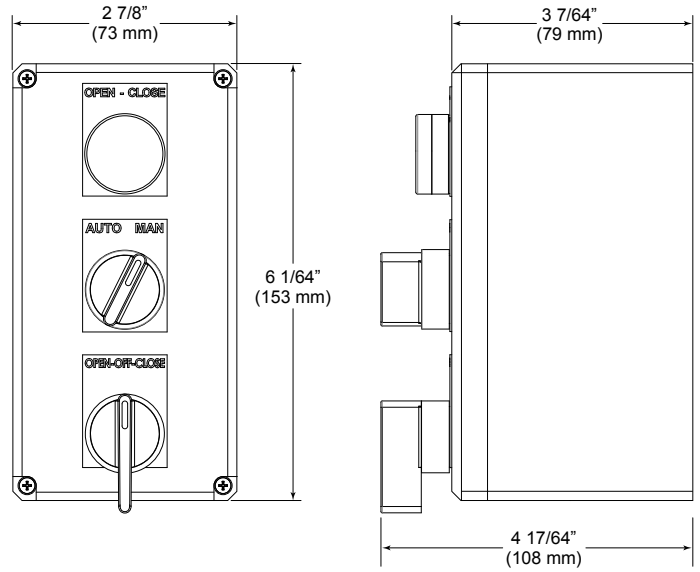

PLASTIC ENCL.	STAINLESS STEEL ENCL.	FEATURES
 <p data-bbox="211 840 454 871">Part No. 12-2543-22</p>	 <p data-bbox="592 840 836 871">Part No. 12-9570-11</p>	<p data-bbox="1031 378 1356 409">PILOT LIGHT INDICATION</p> <ul data-bbox="917 420 1388 651" style="list-style-type: none"> ▶ NEMA 4X ▶ Rated -25° to 70° C. (-13° to 158° F.) ▶ Green LED indicator <ul style="list-style-type: none"> ▷ 110 V ac ▶ Red LED indicator <ul style="list-style-type: none"> ▷ 110 V ac
 <p data-bbox="211 1354 454 1386">Part No. 12-2543-20</p>	 <p data-bbox="592 1354 836 1386">Part No. 12-9570-12</p>	<p data-bbox="974 892 1412 924">MANUAL STATION W/ INDICATION</p> <ul data-bbox="917 934 1412 1270" style="list-style-type: none"> ▶ NEMA 4X ▶ Rated -25° to 70° C. (-13° to 158° F.) ▶ Green LED indicator <ul style="list-style-type: none"> ▷ 110 V ac ▶ Red LED indicator <ul style="list-style-type: none"> ▷ 110 V ac ▶ 3-Position switch (OPEN-OFF-CLOSE) <ul style="list-style-type: none"> ▷ Spring return from OPEN & CLOSE ▷ Rated 600V, 10A ac
 <p data-bbox="211 1869 454 1900">Part No. 12-2543-21</p>	 <p data-bbox="592 1869 836 1900">Part No. 12-9570-13</p>	<p data-bbox="925 1402 1461 1434">AUTO / MANUAL STATION W/ INDICATION</p> <ul data-bbox="917 1444 1469 1816" style="list-style-type: none"> ▶ NEMA 4X ▶ Rated -25° to 70° C. (-13° to 158° F.) ▶ Green & Red LED indicator (OPEN-CLOSE) <ul style="list-style-type: none"> ▷ 110 V ac ▶ 2-Position switch (AUTO-MAN) <ul style="list-style-type: none"> ▷ Maintains position in Auto or Manual mode ▷ Rated 600V, 10A ac ▶ 3-Position switch (OPEN-OFF-CLOSE) <ul style="list-style-type: none"> ▷ Spring return from OPEN & CLOSE ▷ Rated 600V, 10A ac

NOTE: Product appearance may differ from depictions.

**TYPICAL MOUNTING
AT ACTUATOR**

OUTLINE DIMENSIONS

Plastic Enclosure

Stainless Steel Enclosure

NOTE: All dimensions subject to change without notice.

HAROLD BECK & SONS, INC.